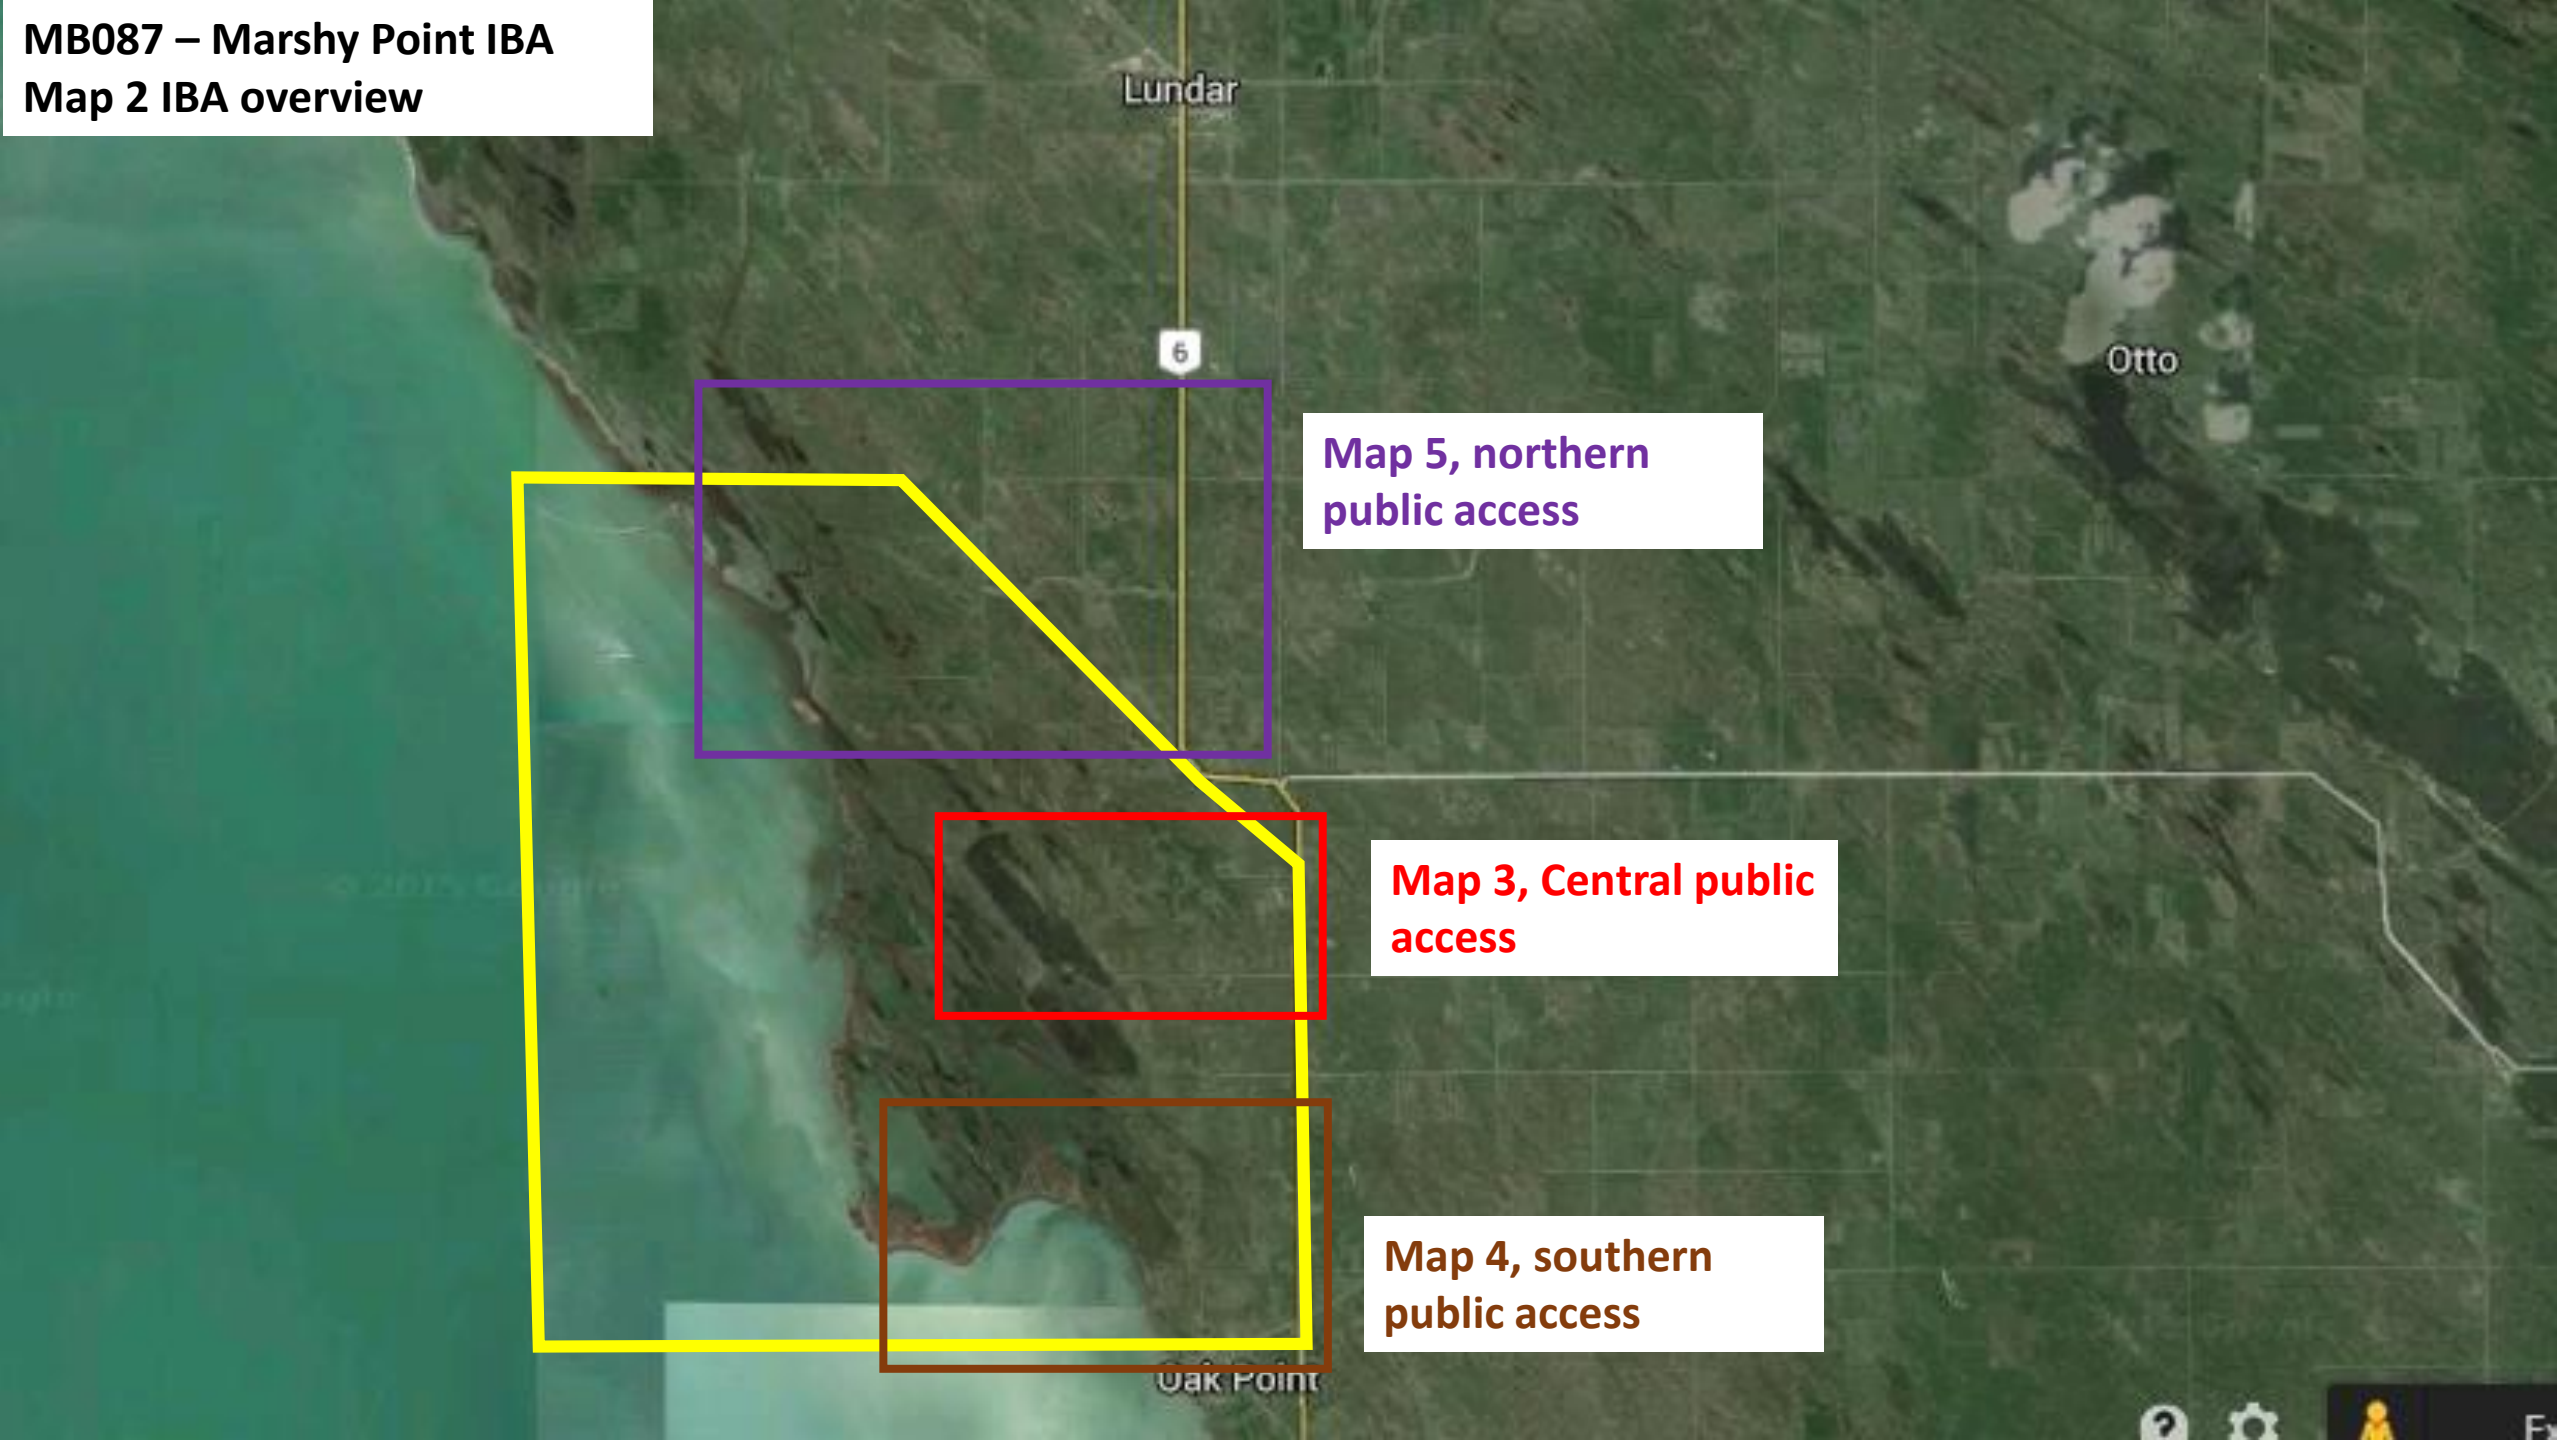

MB087 – Marshy Point IBA
Map 1 IBA location

MB087 – Marshy Point IBA
Map 2 IBA overview

Lundar

6

Otto

**Map 5, northern
public access**

**Map 3, Central public
access**

**Map 4, southern
public access**

Oak Point

F

MB087 – Marshy Point IBA
Map 3 Central public access
(purple)
IBA boundary (yellow)

Artificial Lake

Stop before gate with sign preventing public access to private land

Google

MB087 – Marshy Point IBA
Map 4 Southern public road
access (orange)
IBA boundary (yellow)

MB087 – Marshy Point IBA
Map 5 Northern public road access
IBA boundary (yellow)
Census route (orange)

**Note boundary of IBA begins
when north-south road
crosses the stream here**