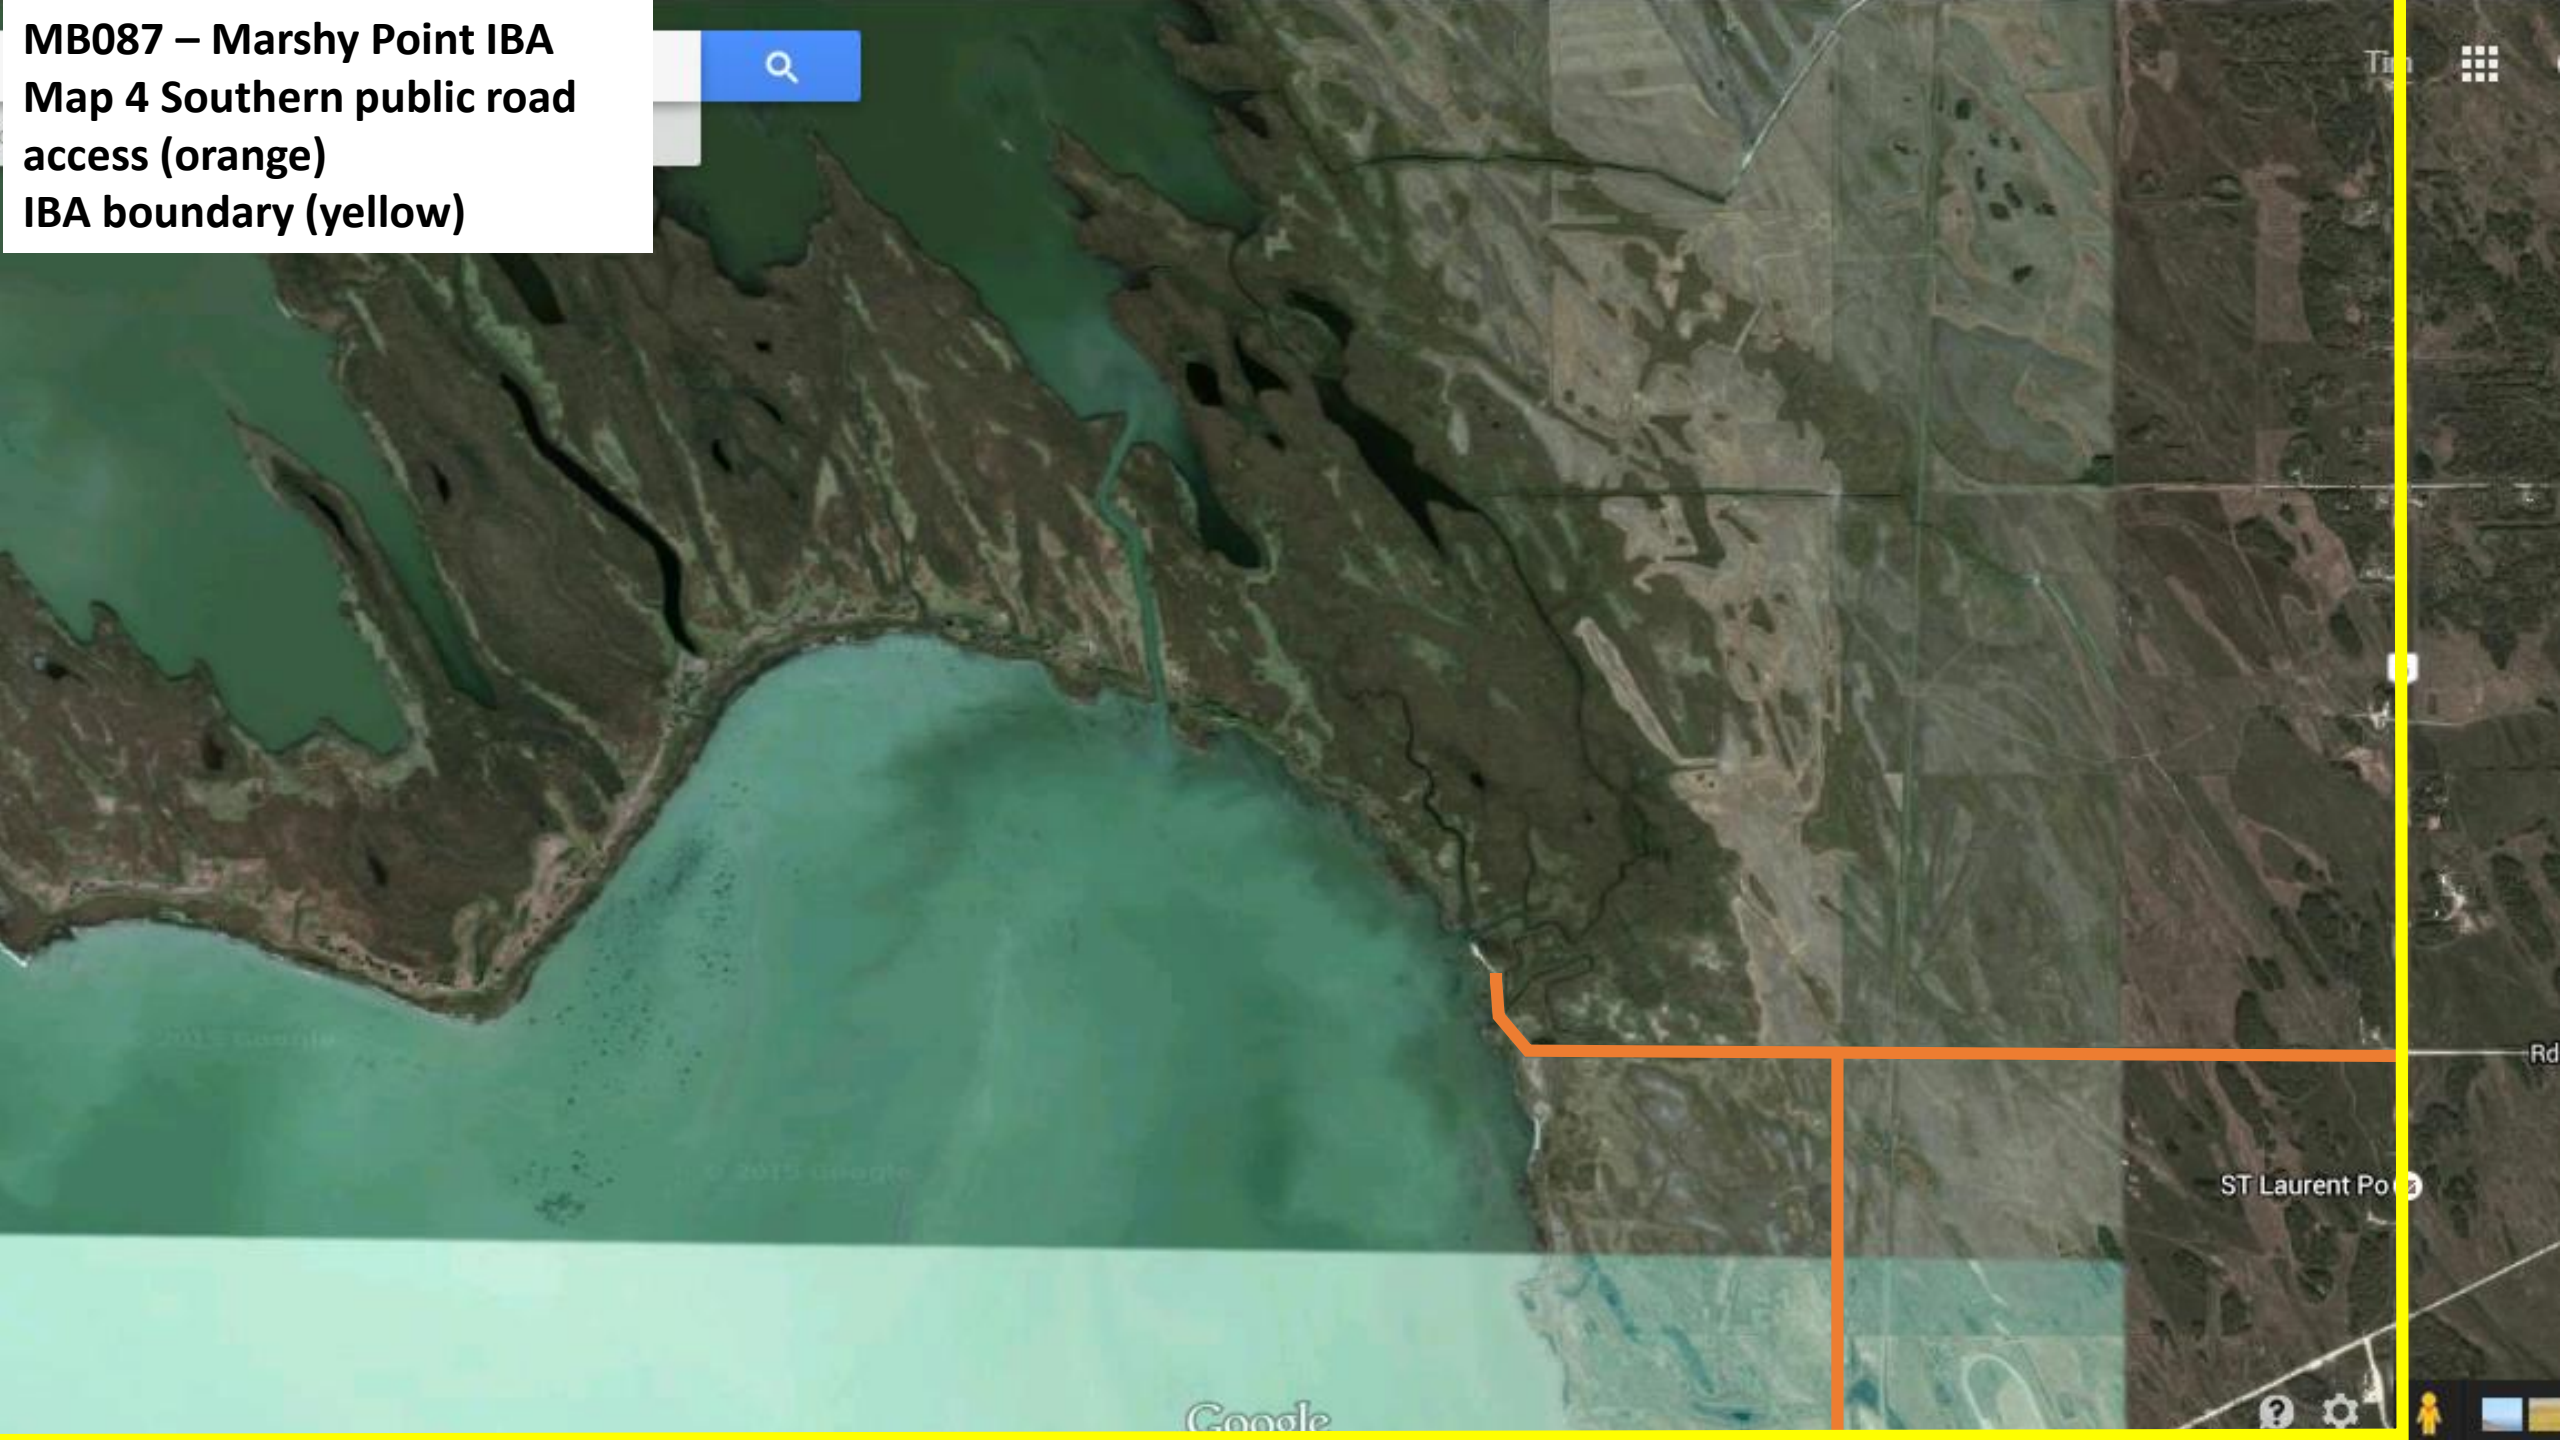

MB087 – Marshy Point IBA
Map 1 IBA location

MB087 – Marshy Point IBA
Map 2 IBA overview

Lundar

6

Otto

**Map 5, northern
public access**

**Map 3, Central public
access**

**Map 4, southern
public access**

Oak Point

F

MB087 – Marshy Point IBA
Map 3 Central public access
(purple)
IBA boundary (yellow)

Artificial Lake

Stop before gate with sign preventing public access to private land

Google

MB087 – Marshy Point IBA
Map 4 Southern public road
access (orange)
IBA boundary (yellow)

MB087 – Marshy Point IBA
Map 5 Northern public road access
IBA boundary (yellow)
Census route (orange)

**Note boundary of IBA begins
when north-south road
crosses the stream here**