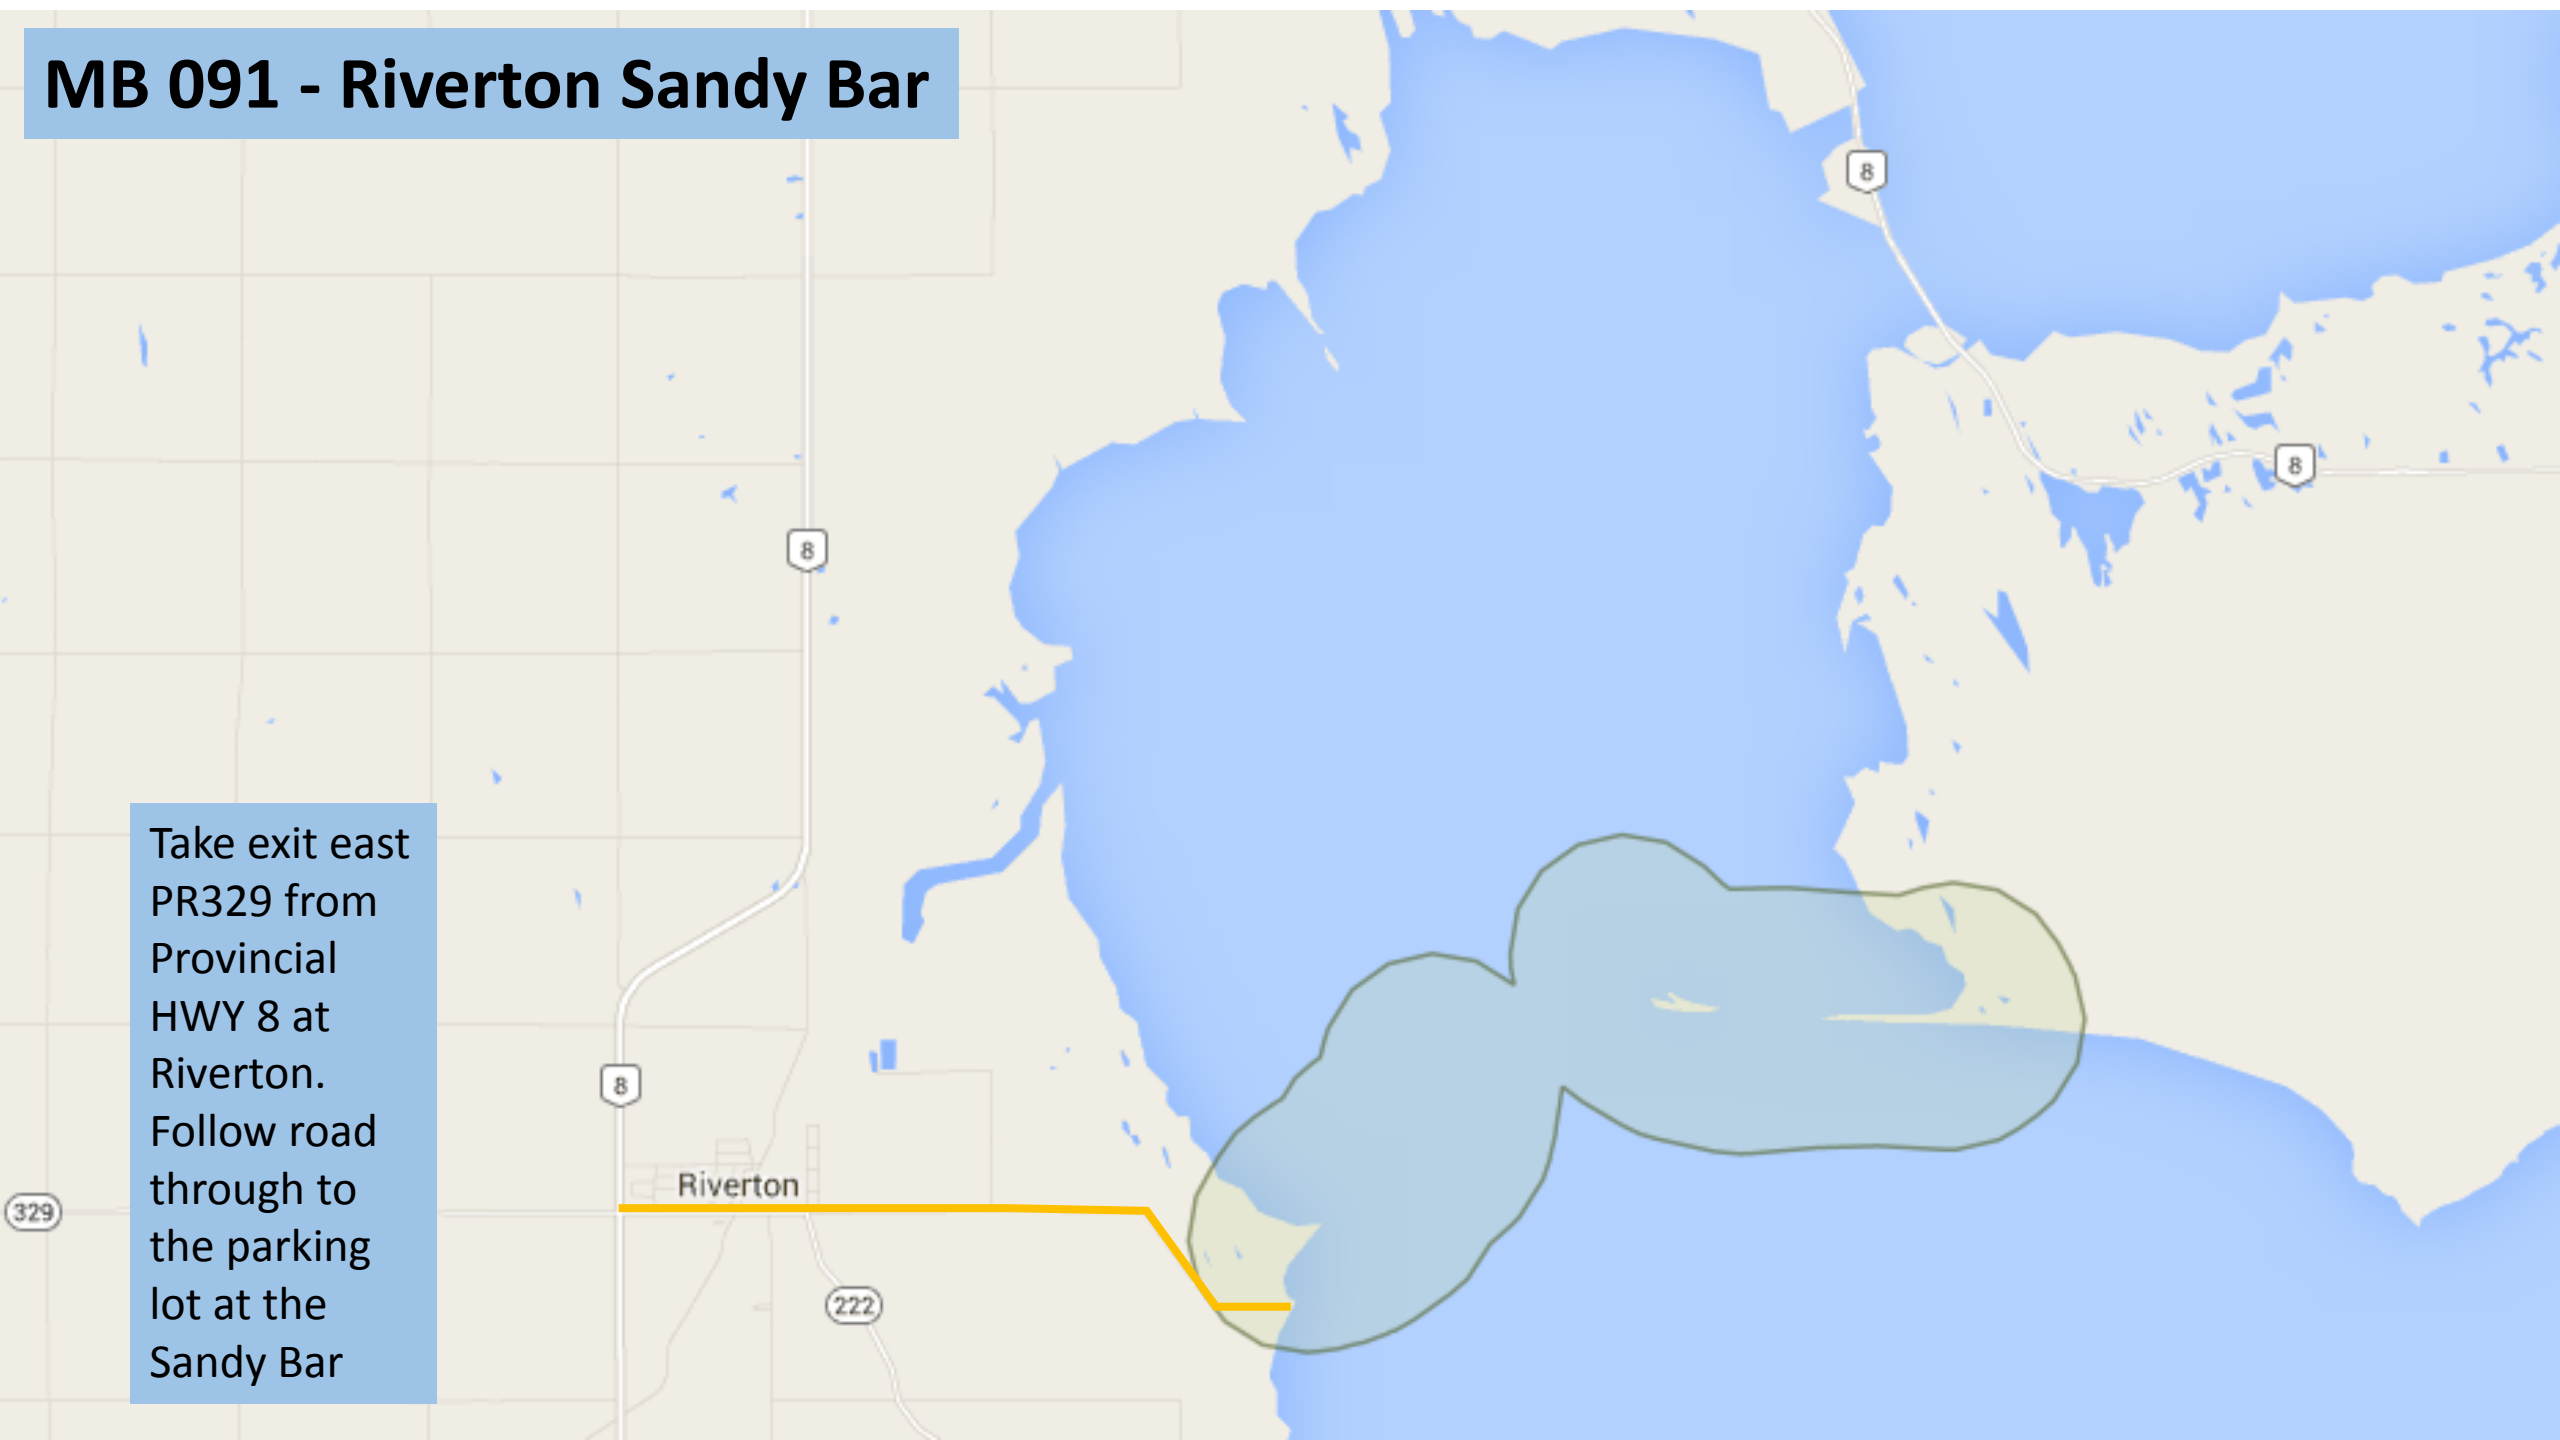

# MB 091 - Riverton Sandy Bar

Take exit east  
PR329 from  
Provincial  
HWY 8 at  
Riverton.  
Follow road  
through to  
the parking  
lot at the  
Sandy Bar

# MB 091 - Riverton Sandy Bar

Riverton Sandy Bar can be accessed on foot from the parking lot at the end of the track marked on the map

Hecla Bar can only be accessed by boat